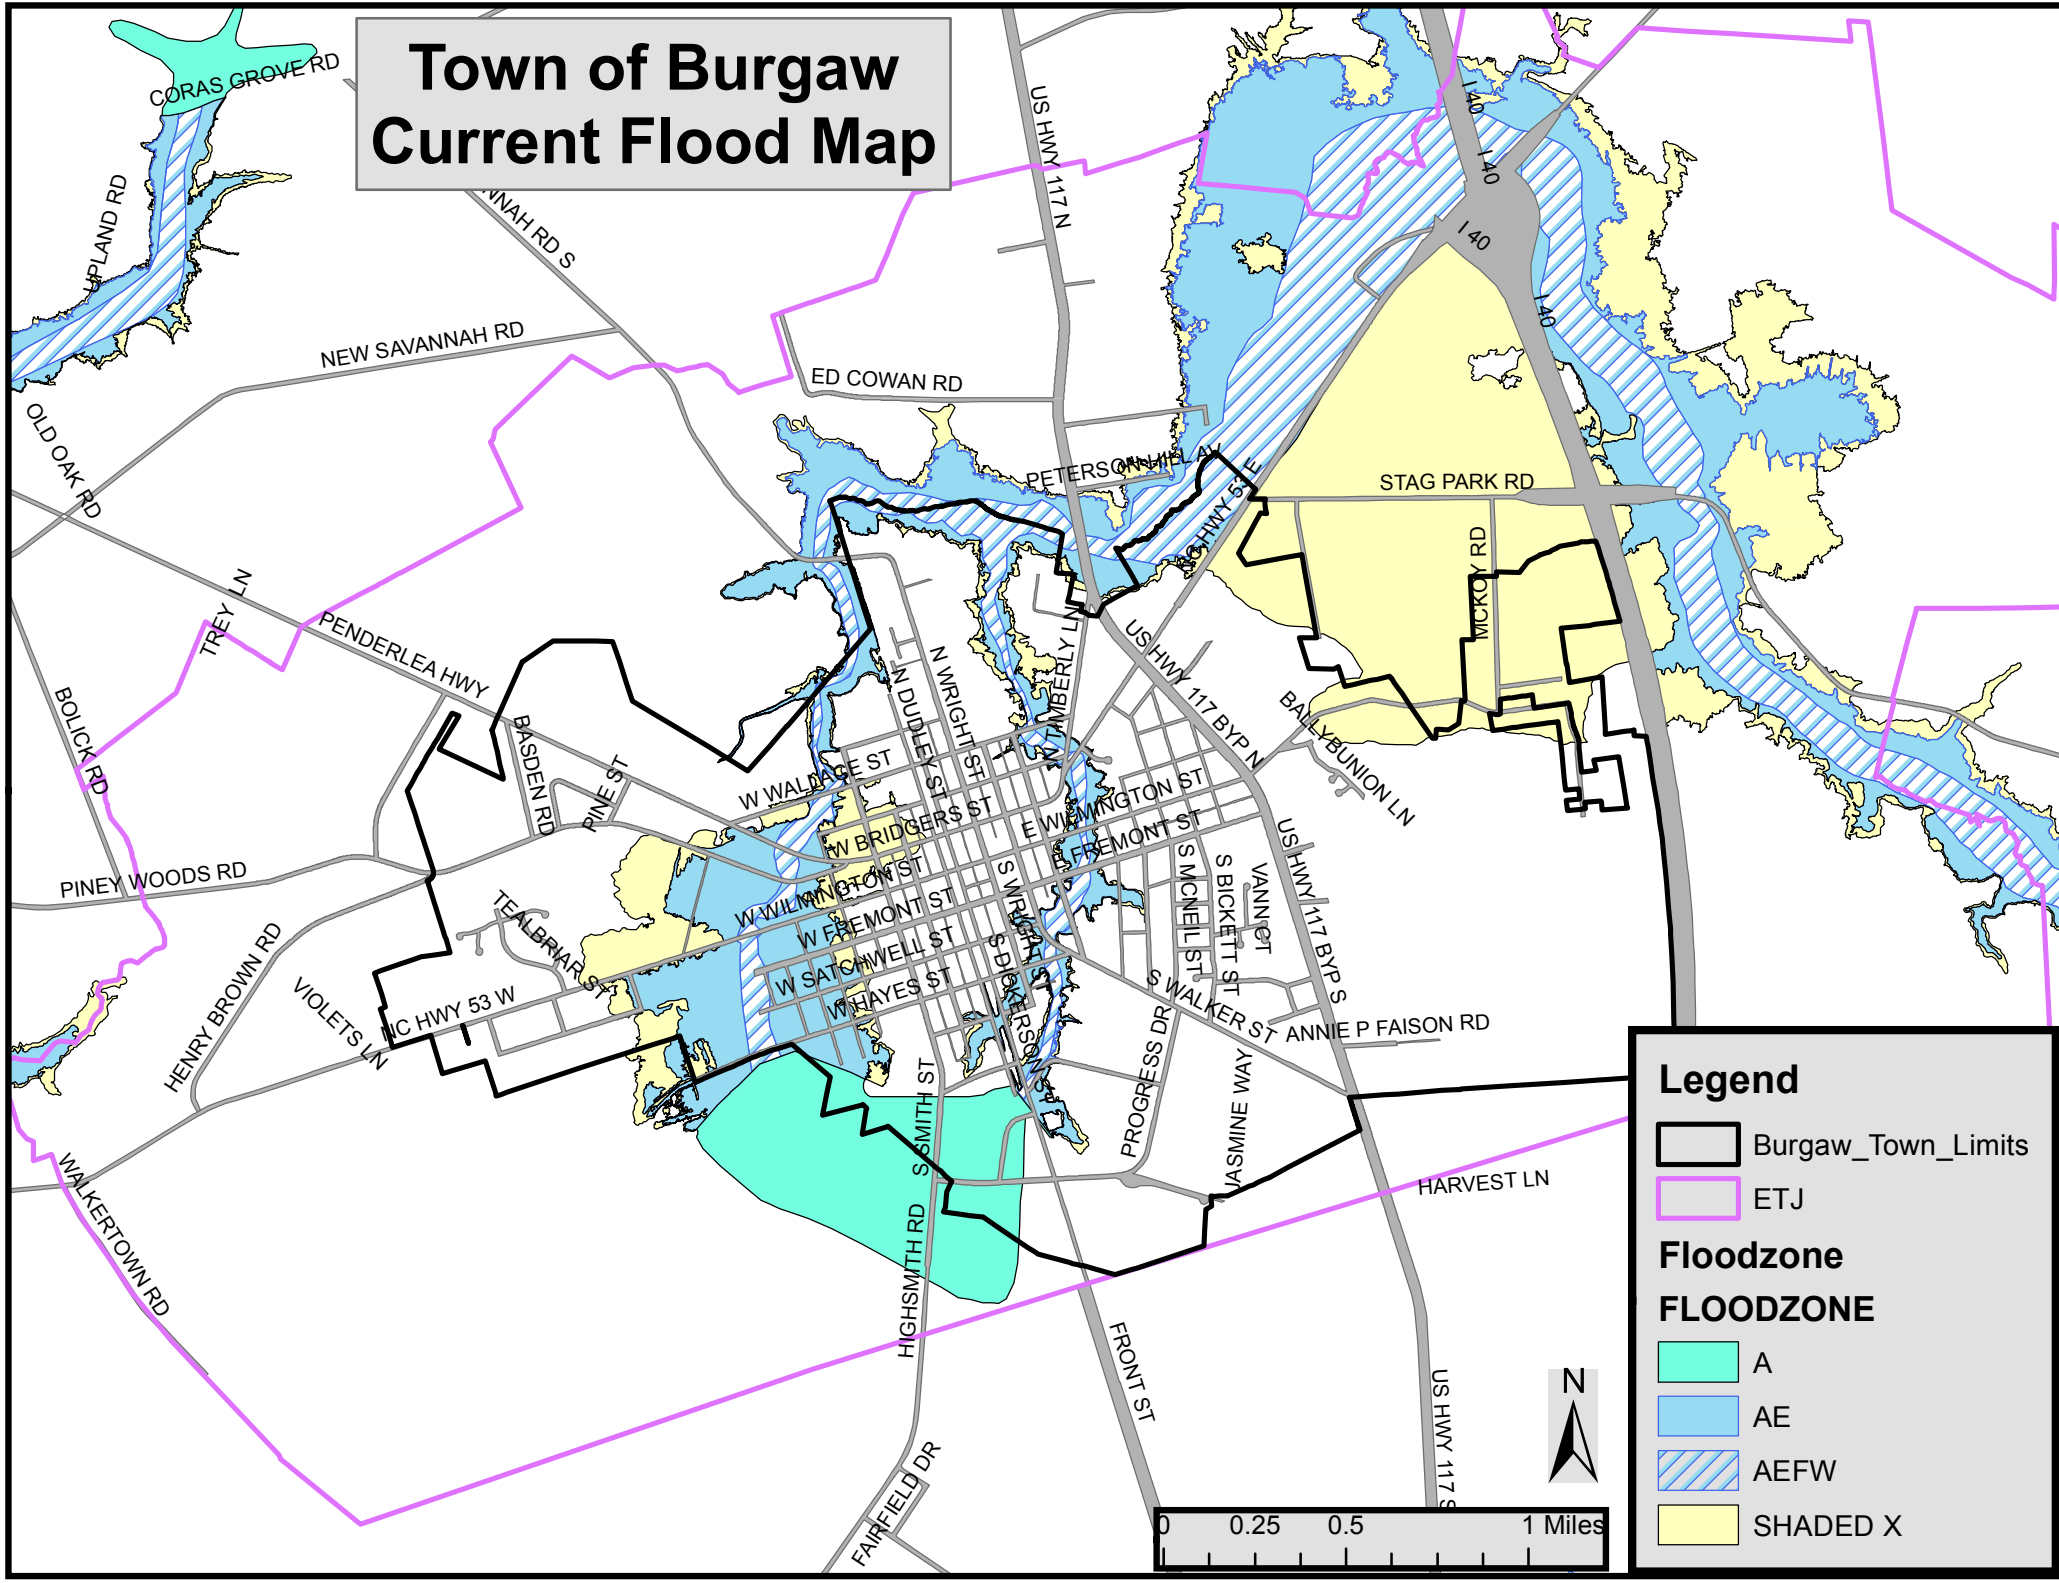

Town of Burgaw Current Flood Map

Legend

-  Burgaw_Town_Limits
-  ETJ

Floodzone

FLOODZONE

-  A
-  AE
-  AEFW
-  SHADED X