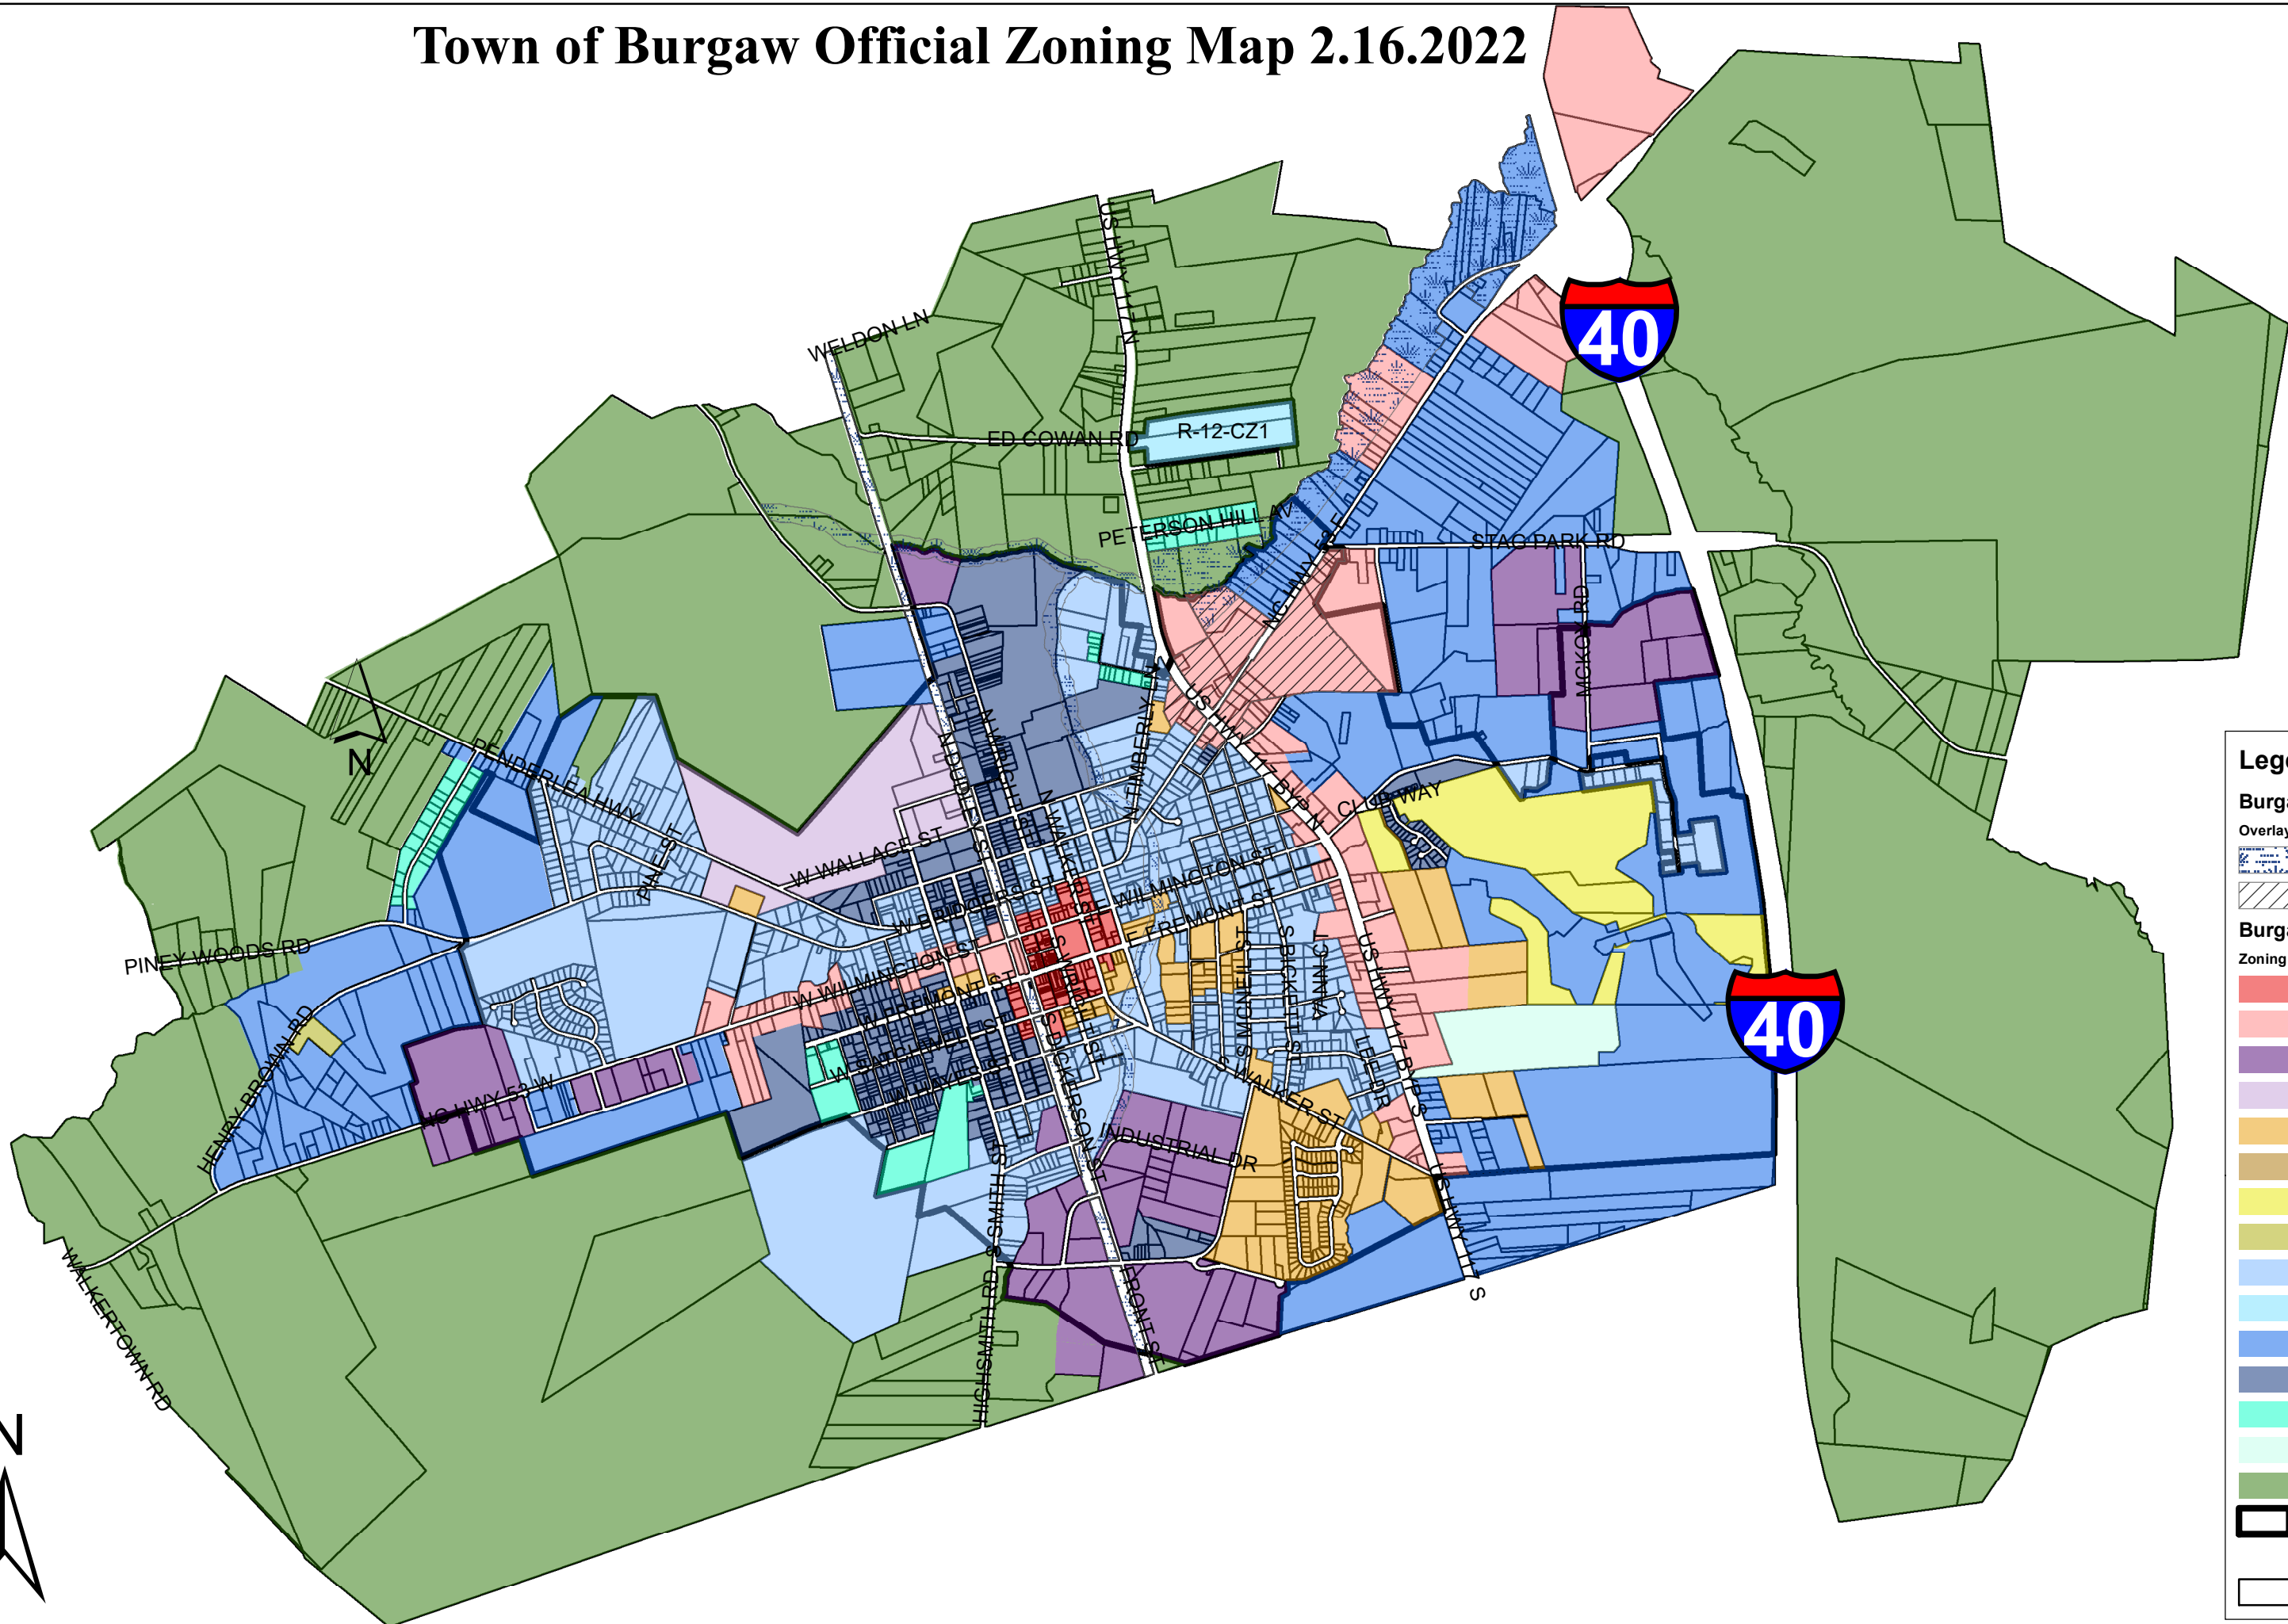

Town of Burgaw Official Zoning Map 2.16.2022

Legend

BurgawOverlayZoning

Overlay Districts

- C/P
- GA

BurgawZoning

Zoning

- B-1
- B-2
- I-1
- I-2
- O&I
- O&I-CZ1
- PD-1
- PD-CZ1
- R-12
- R12-CZ1
- R-20
- R-7
- R-7MH
- R7-CZ1
- RA

Town Limits

Centerlines_11272018_Clip

Parcel Lines